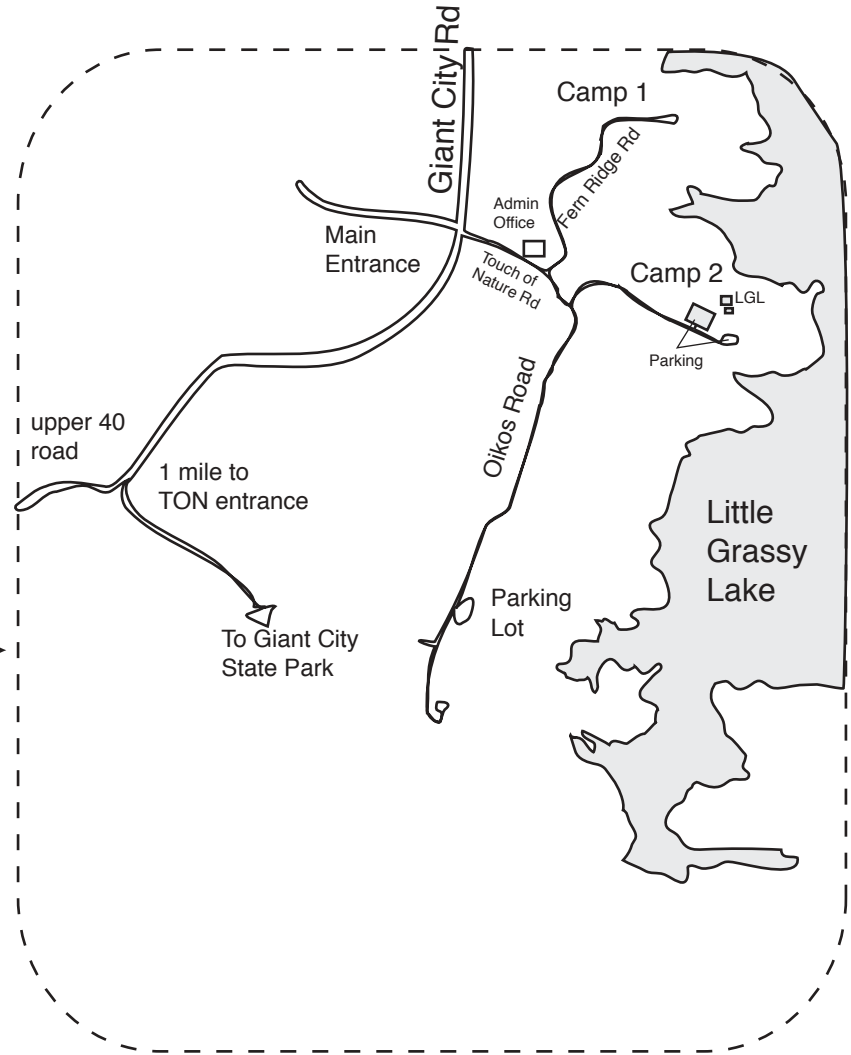

Touch of Nature Area Map

From Route 13 on the east side of Carbondale, take Giant City Road south approximately 7.5 miles. Touch of Nature Environmental Center will be located on your right. Check in at Little Grassy Lodge in Camp 2.
 (618) 453-1121